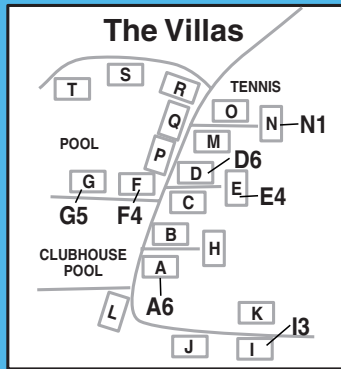

# NAGS HEAD

## MAP 10

**Stan White Office**

**Mile Post 10**

Seawalk Condos

**Mile Post 11**

**Nags Head Pier**

**Mile Post 12**

**Mile Post 13**

*Roanoke Sound*

*Atlantic Ocean*

**Jockeys Ridge State Park**

**Kitty Hawk Kites**

**Church**

**Post Office**